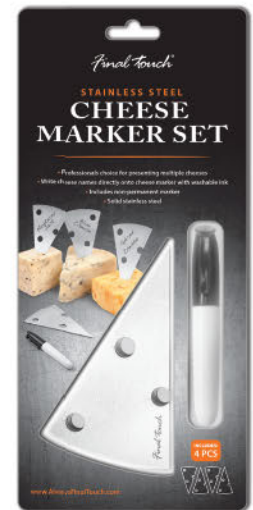

Final Touch®

CHEESE PROGRAM 2017

2 PIECE

CHEESE BOARD SET

MODEL: CE40102

Includes:

- 1 Wooden cheese board (19cm)
- 1 Cheese knife (18cm)
- Book packaging
- Made of Acacia wood

MODEL: CE40204

Includes:

- 1 Wooden cheese board (35cm)
- 3 Cheese knives
- Book packaging
- Made of Acacia wood

4 PIECE

CHEESE BOARD SET

3 PIECE

CHEESE BOARD SET

MODEL: FTA7081

Includes:

- 1 Wooden cheese board (23 x 16.5cm)
- 2 Cheese knives
- Made of Acacia wood

5 PIECE

CHEESE MARKER SET

MODEL: FTA7080

Includes:

- 4 stainless steel cheese markers
- Non-permanent marker

Confidential.

Internal use only & not for public viewing.

CHEESE PROGRAM 2018

9 PIECE

CHEESE BOARD SET

Includes:

- 2 Slate cheese boards (30 x 10cm)
- 1 Cheese knife (17cm)
- 6 Cheese picks
- Book packaging
- Made of Acacia wood

2 PIECE

CHEESE BOARD WITH DOME

Includes: